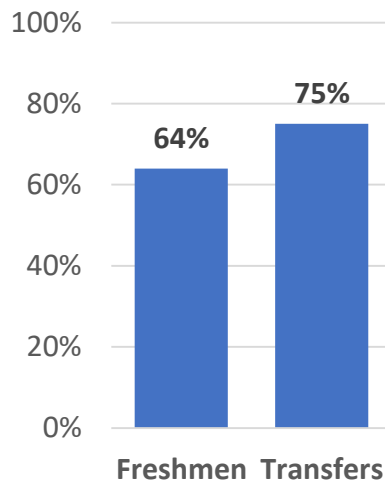

UNIVERSITY OF SAINT KATHERINE

Fall 2020 Undergraduate Fact Sheet

Admission Rates

Middle 50% of Scores for Enrolled Freshmen

SAT 1010-1090
ACT 17-24

Undergraduate Enrollment

238 Students
93% Full-Time

Gender

Race/Ethnicity

Degree Programs

Arts & Humanities
Business Management
Kinesiology
Natural Sciences

Class Size

<20 students 77%
<40 students 100%

Faculty Diversity

Male-Female 50%-50%
White-Other 72%-28%