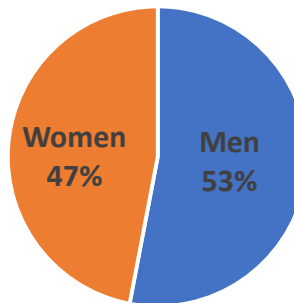

UNIVERSITY OF SAINT KATHERINE

Fall 2020 Undergraduate Fact Sheet

Admission Rates

Middle 50% of Scores for Enrolled Freshmen

SAT 1010-1090
ACT 17-24

Undergraduate Enrollment

238 Students
93% Full-Time

Gender

Race/Ethnicity

Degree Programs

Arts & Humanities
Business Management
Kinesiology
Natural Sciences

Class Size

<20 students 77%
<40 students 100%

Faculty Diversity

Male-Female 50%-50%
White-Other 72%-28%