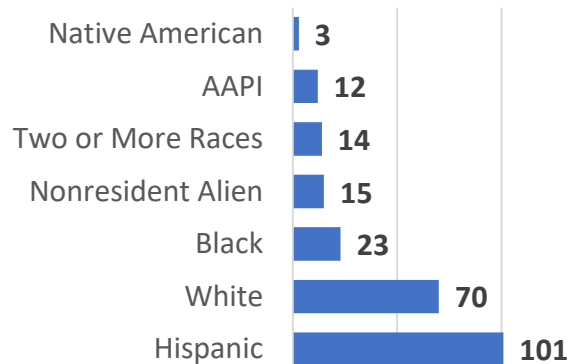

UNIVERSITY OF SAINT KATHERINE

Fall 2020 Undergraduate Fact Sheet

Admission Rates

Middle 50% of Scores for Enrolled Freshmen

SAT 1010-1090
ACT 17-24

Undergraduate Enrollment

238 Students
93% Full-Time

Gender

Race/Ethnicity

Degree Programs

Arts & Humanities
Business Management
Kinesiology
Natural Sciences

Class Size

<20 students 77%
<40 students 100%

Faculty Diversity

Male-Female 50%-50%
White-Other 72%-28%