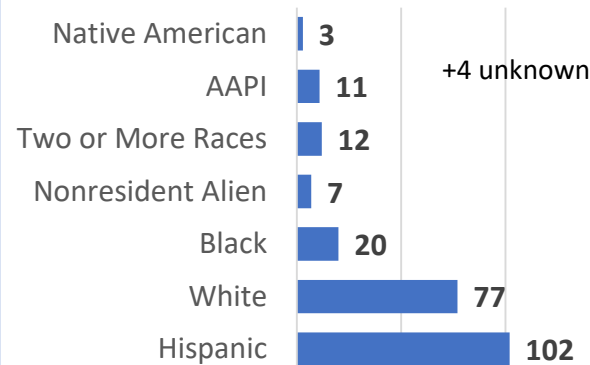

UNIVERSITY OF SAINT KATHERINE

Fall 2019 Undergraduate Fact Sheet

**Middle 50% of Scores
for Enrolled Freshmen**
SAT 920-1113
ACT 16-21

Fall Enrollment

236 Students
92% Full-Time

Gender

Race/Ethnicity

Degree Programs