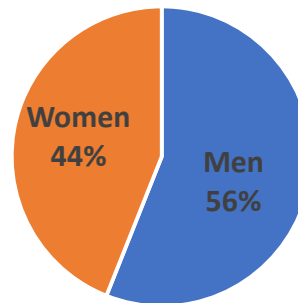

UNIVERSITY OF SAINT KATHERINE

Fall 2019 Undergraduate Fact Sheet

**Middle 50% of Scores
for Enrolled Freshmen**
SAT 920-1113
ACT 16-21

Fall Enrollment

236 Students
92% Full-Time

Gender

Race/Ethnicity

Degree Programs

Arts & Humanities
Business Management
Kinesiology
Natural Sciences

Class Size

<20 students 70%
<40 students 100%

Hilary Tarazi
Director of Strategic Planning and
Institutional Research
htarazi@usk.edu